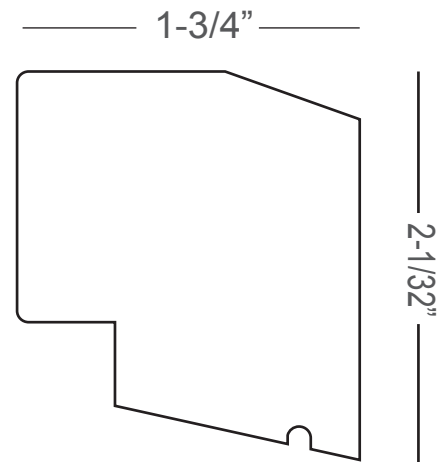

LIFESPAN®

SOLID SELECT

HISTORIC SILL

1-3/4" x 2-1/32"

Distributed by

Timber Trading Group®

Responsive. Resourceful. Committed to your Success.