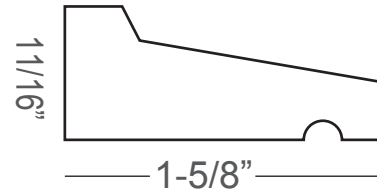

Timber Trading Group[®]

Responsive. Resourceful. Committed to your Success.

LIFESPAN[®]

SOLID SELECT

DRIP CAP

11/16" x 1-5/8"

Distributed by

Timber Trading Group[®]