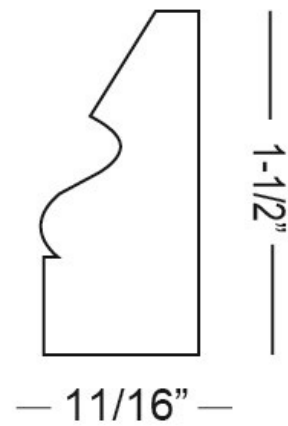

LIFESPAN[®]

SOLID SELECT

Band Moulding

11/16" x 1 1/2"

Distributed by

Timber Trading Group[®]

Responsive. Resourceful. Committed to your Success.

LIFESPAN[®]

SOLID SELECT

Bed Moulding

9/16" x 1 3/4"

Distributed by

Timber Trading Group[®]

Responsive. Resourceful. Committed to your Success.

LIFESPAN[®]

SOLID SELECT

1x5

1x6

1x8

1x10

1x12

5/4x4

5/4x5

5/4x6

5/8" x 3 1/2"

Distributed by

Timber Trading Group[®]

Responsive. Resourceful. Committed to your Success.